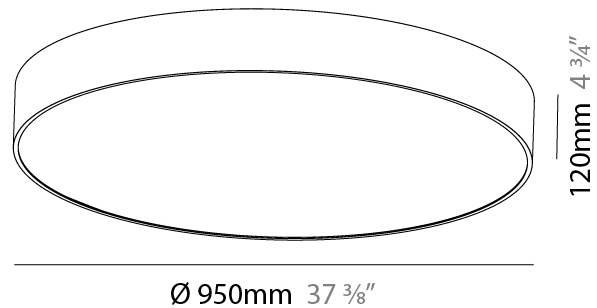

GENERAL

Series: Sign
Brand: Prolicht
Division: Architectural
Mounting Type: Surface
Mounting Location: Ceiling
Subcategory: Ambient

PHYSICAL

Shape: Round
Diameter (mm): 950
Diameter (in): 37 ³/₈
Height (mm): 120
Height (in): 4 ³/₄
Light Distribution: Direct
Weight (kg): 16.61
Weight (lbs): 36.619
Diffuser: PMMA - Opal or Micro-Prism
Fixture Finish: SSR / BKV / CWI / CRY / HAB / UFT / ITA / RUA / FTG / MYG / LOD / PUS / FRO / FUP / KIA / POP / BLS / SPG / MEY / GOH / GUM / CHC / COM / ABZ / JAG / OBR / MOS / ROR
Fixture Material: Extruded Aluminum / Steel

ELECTRICAL

Lamp Type: LED (Zhaga Standard)
Input Wattage (W): 118
Total Output Wattage (W): 111
Dimming: Tri-Mode (Non-Dimming and Phase Dimming (120Vac only) and 0-10V Dimming)
Driver Included: Yes
Driver Location: Integrated
Driver Type: Constant Current - Universal
Driver Class: Class 1
Input Voltage (V): 120 - 277
Constant Current (MA): 500

LED

Color Temperature (°K): 2700 / 3000 / 3500 / 4000
Max. Delivered Lumen (lm): 11061-11869 / 11540.48 - 12383.28 / 11776-12636
Nominal Lumen (lm): 16147.91 / 16847.48 / 17191.31
CRI: >80 CRI
Efficiency (%): 75
Lamp Life (hrs): 50000

OPTICAL

Beam Angle: Opal - 110 / Prismatic 94

RATINGS AND CERTIFICATIONS

Certified By: Certified for North American Standards
IP rating: IP20