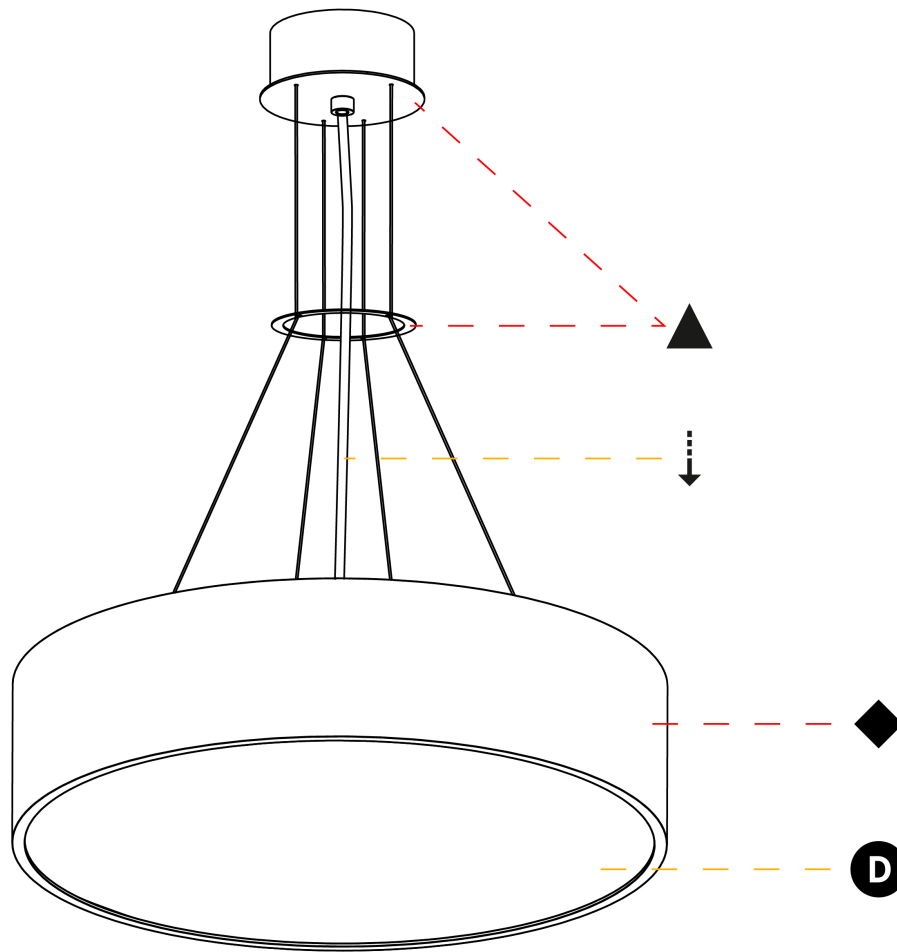

A30360-

PROJECT	_____
TYPE	_____
SPECIFIER	_____
QUANTITY	_____
DATE	_____

A