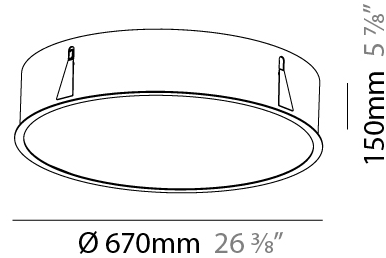

GENERAL

Series: Sign
Brand: Prolicht
Division: Architectural
Mounting Type: Recessed
Mounting Location: Ceiling
Subcategory: Ambient

PHYSICAL

Shape: Round
Diameter (mm): 670
Diameter (in): 26 ³/₈
Height (mm): 150
Height (in): 5 ⁷/₈
Ceiling Thickness (mm): 10 / 12 / 15 / 25
Ceiling Thickness (in): 3/8 or 1/2 or 9/16 or 1
Min. Recessing Depth (mm): 160
Min. Recessing Depth (in): 6 ⁵/₁₆
Light Distribution: Direct
Weight (kg): 8.574
Weight (lbs): 18.9
Diffuser: PMMA - Opal or Micro-Prism
Fixture Finish: SSR / BKV / CWI / CRY / HAB / UFT / ITA / RUA / FTG / MYG / LOD / PUS / FRO / FUP / KIA / POP / BLS / SPG / MEY / GOH / GUM / CHC / COM / ABZ / JAG / OBR / MOS / ROR
Fixture Material: Extruded Aluminum / Steel
Cut-out Measurements: 658mm / 25 7/8"

ELECTRICAL

Lamp Type: LED (Zhaga Standard)
Input Wattage (W): 66.5
Total Output Wattage (W): 57
Dimming: Tri-Mode (Non-Dimming and Phase Dimming (120Vac only) and 0-10V Dimming)
Driver Included: Yes
Driver Location: Integrated
Driver Type: Constant Current - Universal
Driver Class: Class 2
Input Voltage (V): 120 - 277
Constant Current (MA): 500

LED

Color Temperature (°K): 3000 / 4000
Max. Delivered Lumen (lm): 5880 / 6321 / 6450
Lamp Life (hrs): 50000

OPTICAL

RATINGS AND CERTIFICATIONS

Certified By: Certified for North American Standards
IP rating: IP20

658mm
25 7/8"

160mm
6 5/16"

10 - 25mm
3/4" - 1"